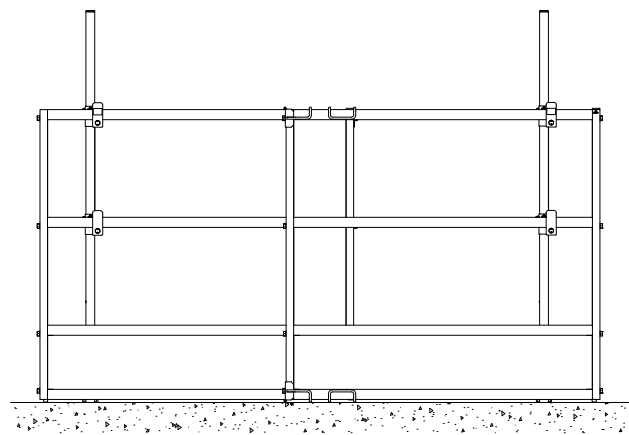

4x

See IG-GuardLite Post and Holder