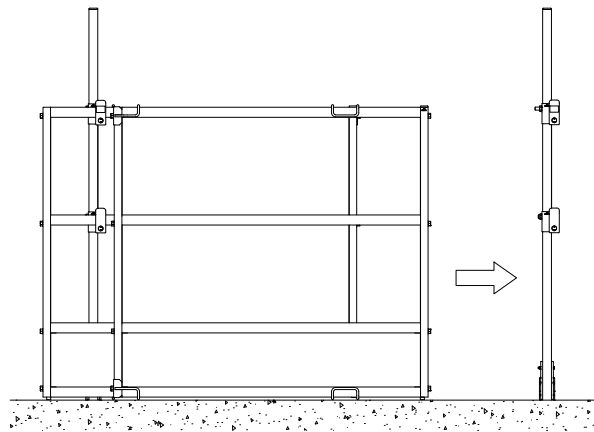

1.

GuardLite Post and Holder
9-720-02-021

2.

3.

4x

See IG-GuardLite Post and Holder